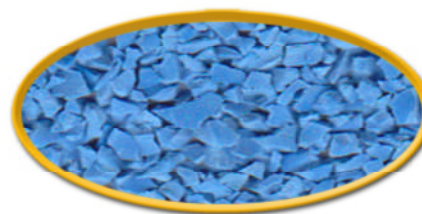

Island Recreation

your outdoor recreation equipment specialists

EPDM Rubber Colour Chart

Cocoa Bean

Cream

Ghost Gum

Granite grey

Grape Purple

Green Apple

Island Teal

Jade Green

Ochre Gold

Rainforest Green

Red Earth

Scarlet Red

Shiraz Red

Sky Blue

Sunshine Yellow

Cashew

Tangerine

Cobalt Blue