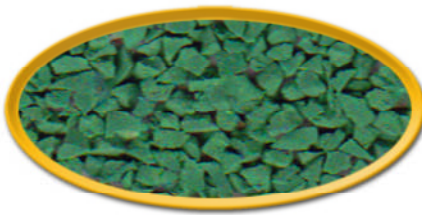

Island Recreation

your outdoor recreation equipment specialists

EPDM Rubber Colour Chart

Cocoa Bean

Cream

Ghost Gum

Granite grey

Grape Purple

Green Apple

Island Teal

Jade Green

Ochre Gold

Rainforest Green

Red Earth

Scarlet Red

Shiraz Red

Sky Blue

Sunshine Yellow

Cashew

Tangerine

Cobalt Blue