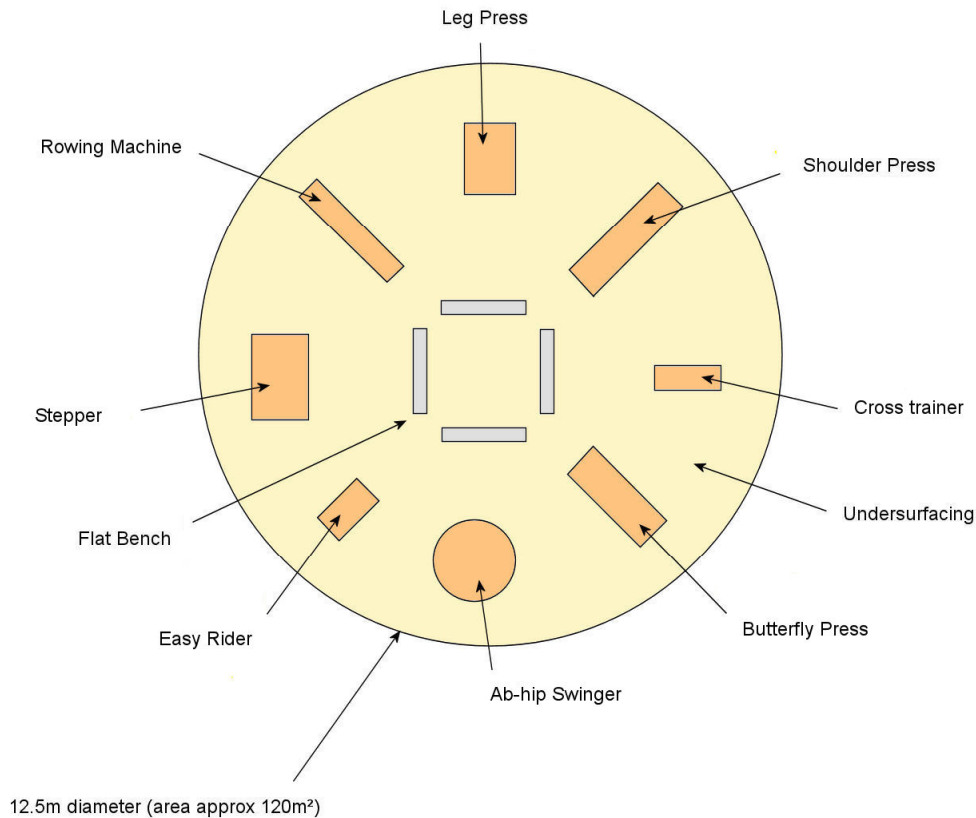

ISLAND RECREATION

Outdoor Gym Equipment

An example of a site plan for the minimum area required for 8 pieces of equipment and 4 benches.

Number of students – 28 (14 active users and 14 recorders)

Outdoor Gym Equipment
8 Piece Circular Layout